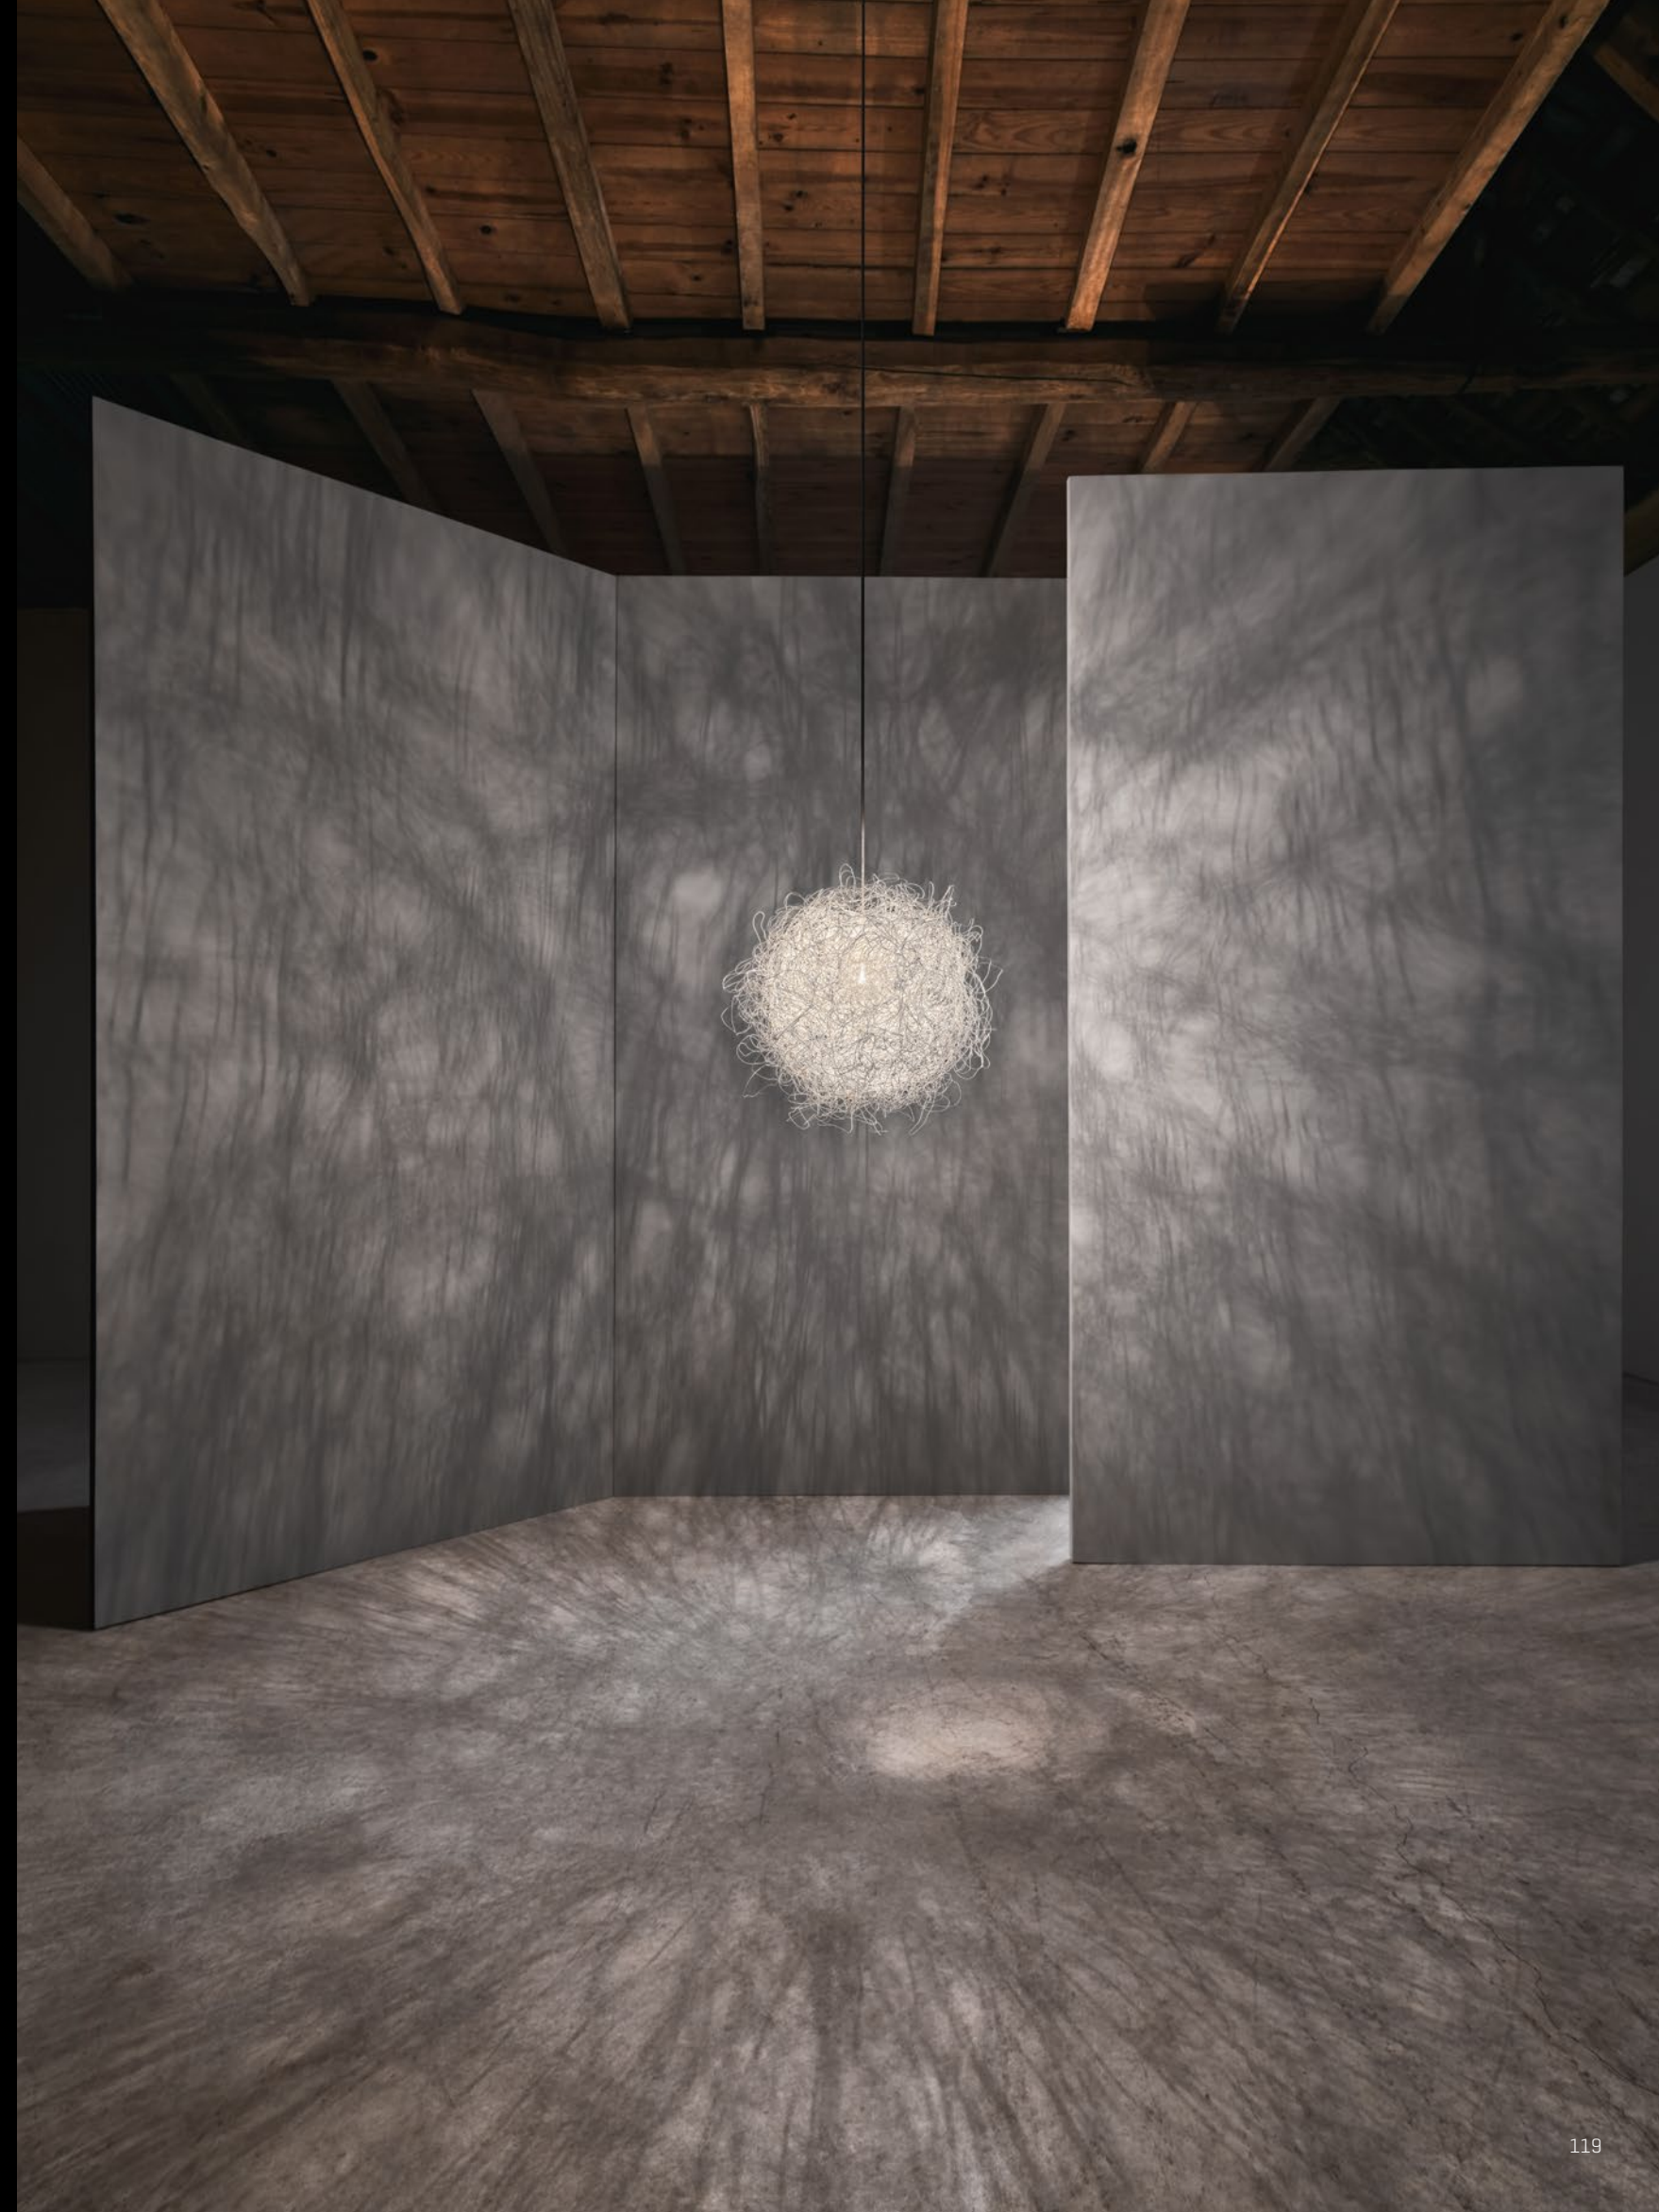

ON04G
Ø 46x47 cm
Ø 18.1x18.5 in

Material: Malla de acero inoxidable pintada
Painted stainless steel mesh
Designer: Arturo Álvarez

ON06
50x18x42 cm
19.7x7.1x16.5 in

ON06G
73x22x65 cm
28.7x8.7x25.6 in

Materia: Malla de acero inoxidable pintada
Painted stainless steel mesh
Designer: Arturo Álvarez

PLO4-MINI
Ø 30x30 cm
Ø 11.8x11.8 in

PLO4
Ø 40x38 cm
Ø 15.7x15 in

Material: *Hilo de acero inoxidable pintado*
Painted stainless steel thread
Designer: *Arturo Álvarez*

FL04
Ø 75x60 cm
Ø 29.5x23.6 in

FL04-4
Ø 140x70 cm
Ø 55x28 in