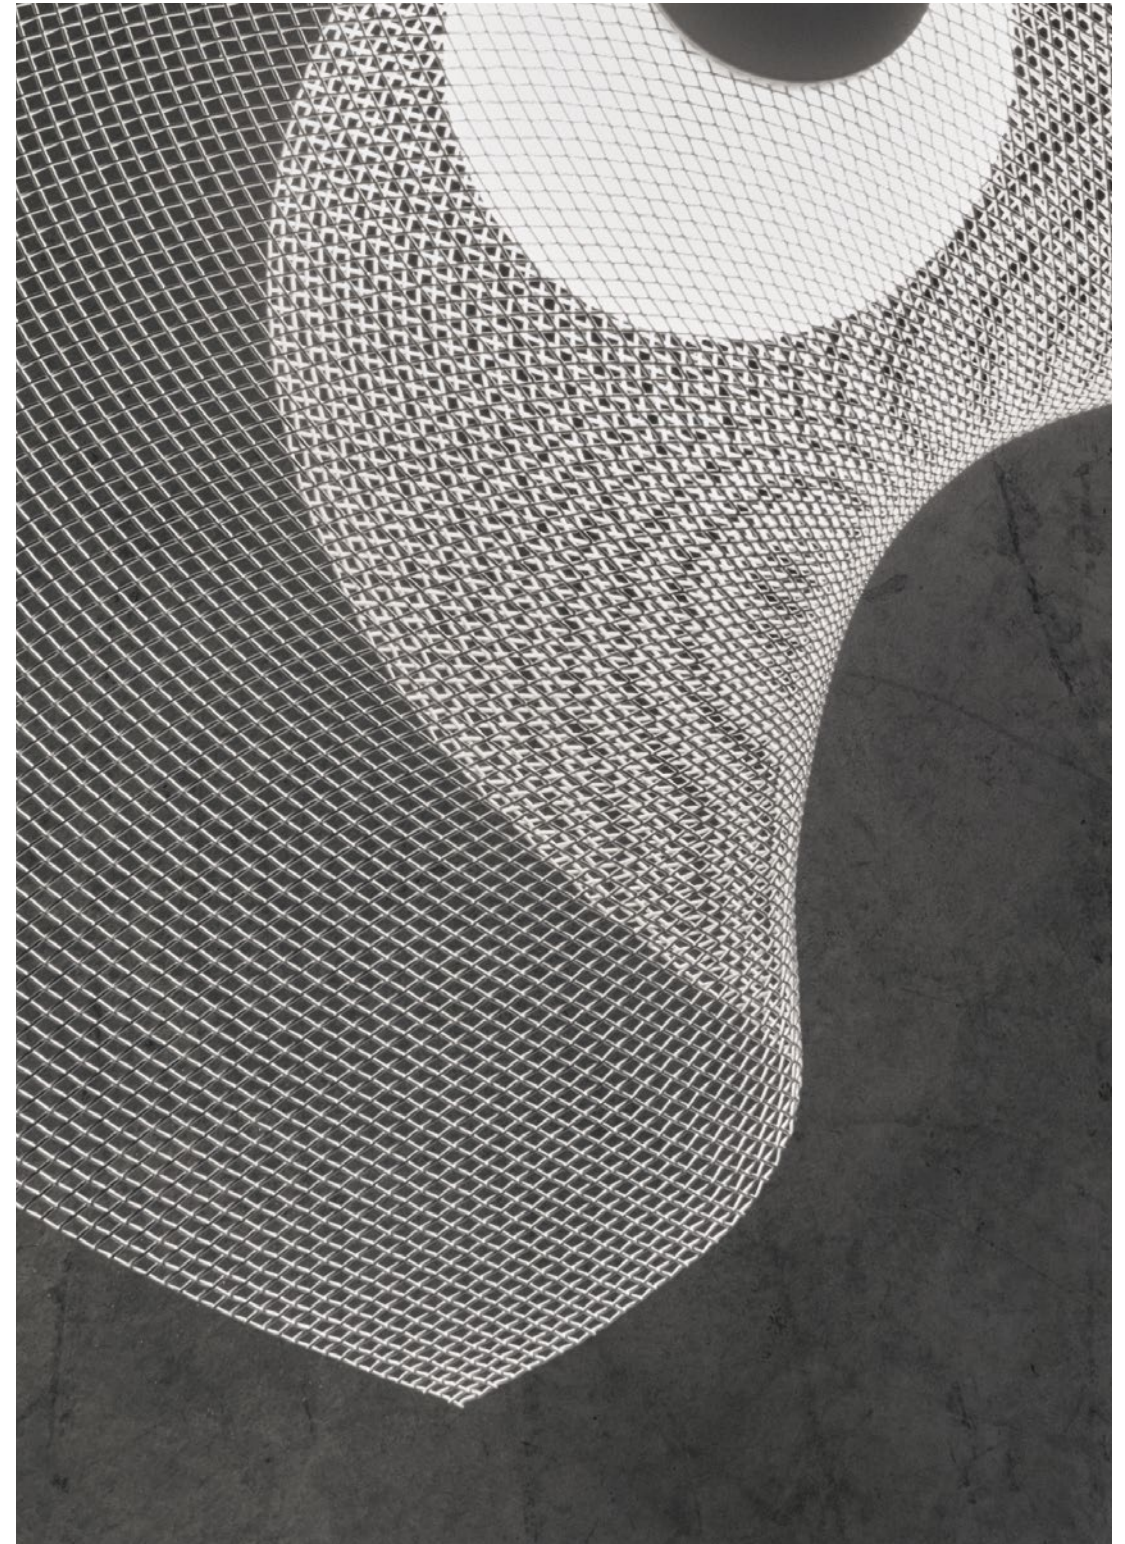

MY04-3
136x140x30 cm
53.5x55.1x11.8 in

Material: Malla de acero inoxidable pintada
Painted stainless steel mesh
Designer: Arturo Álvarez