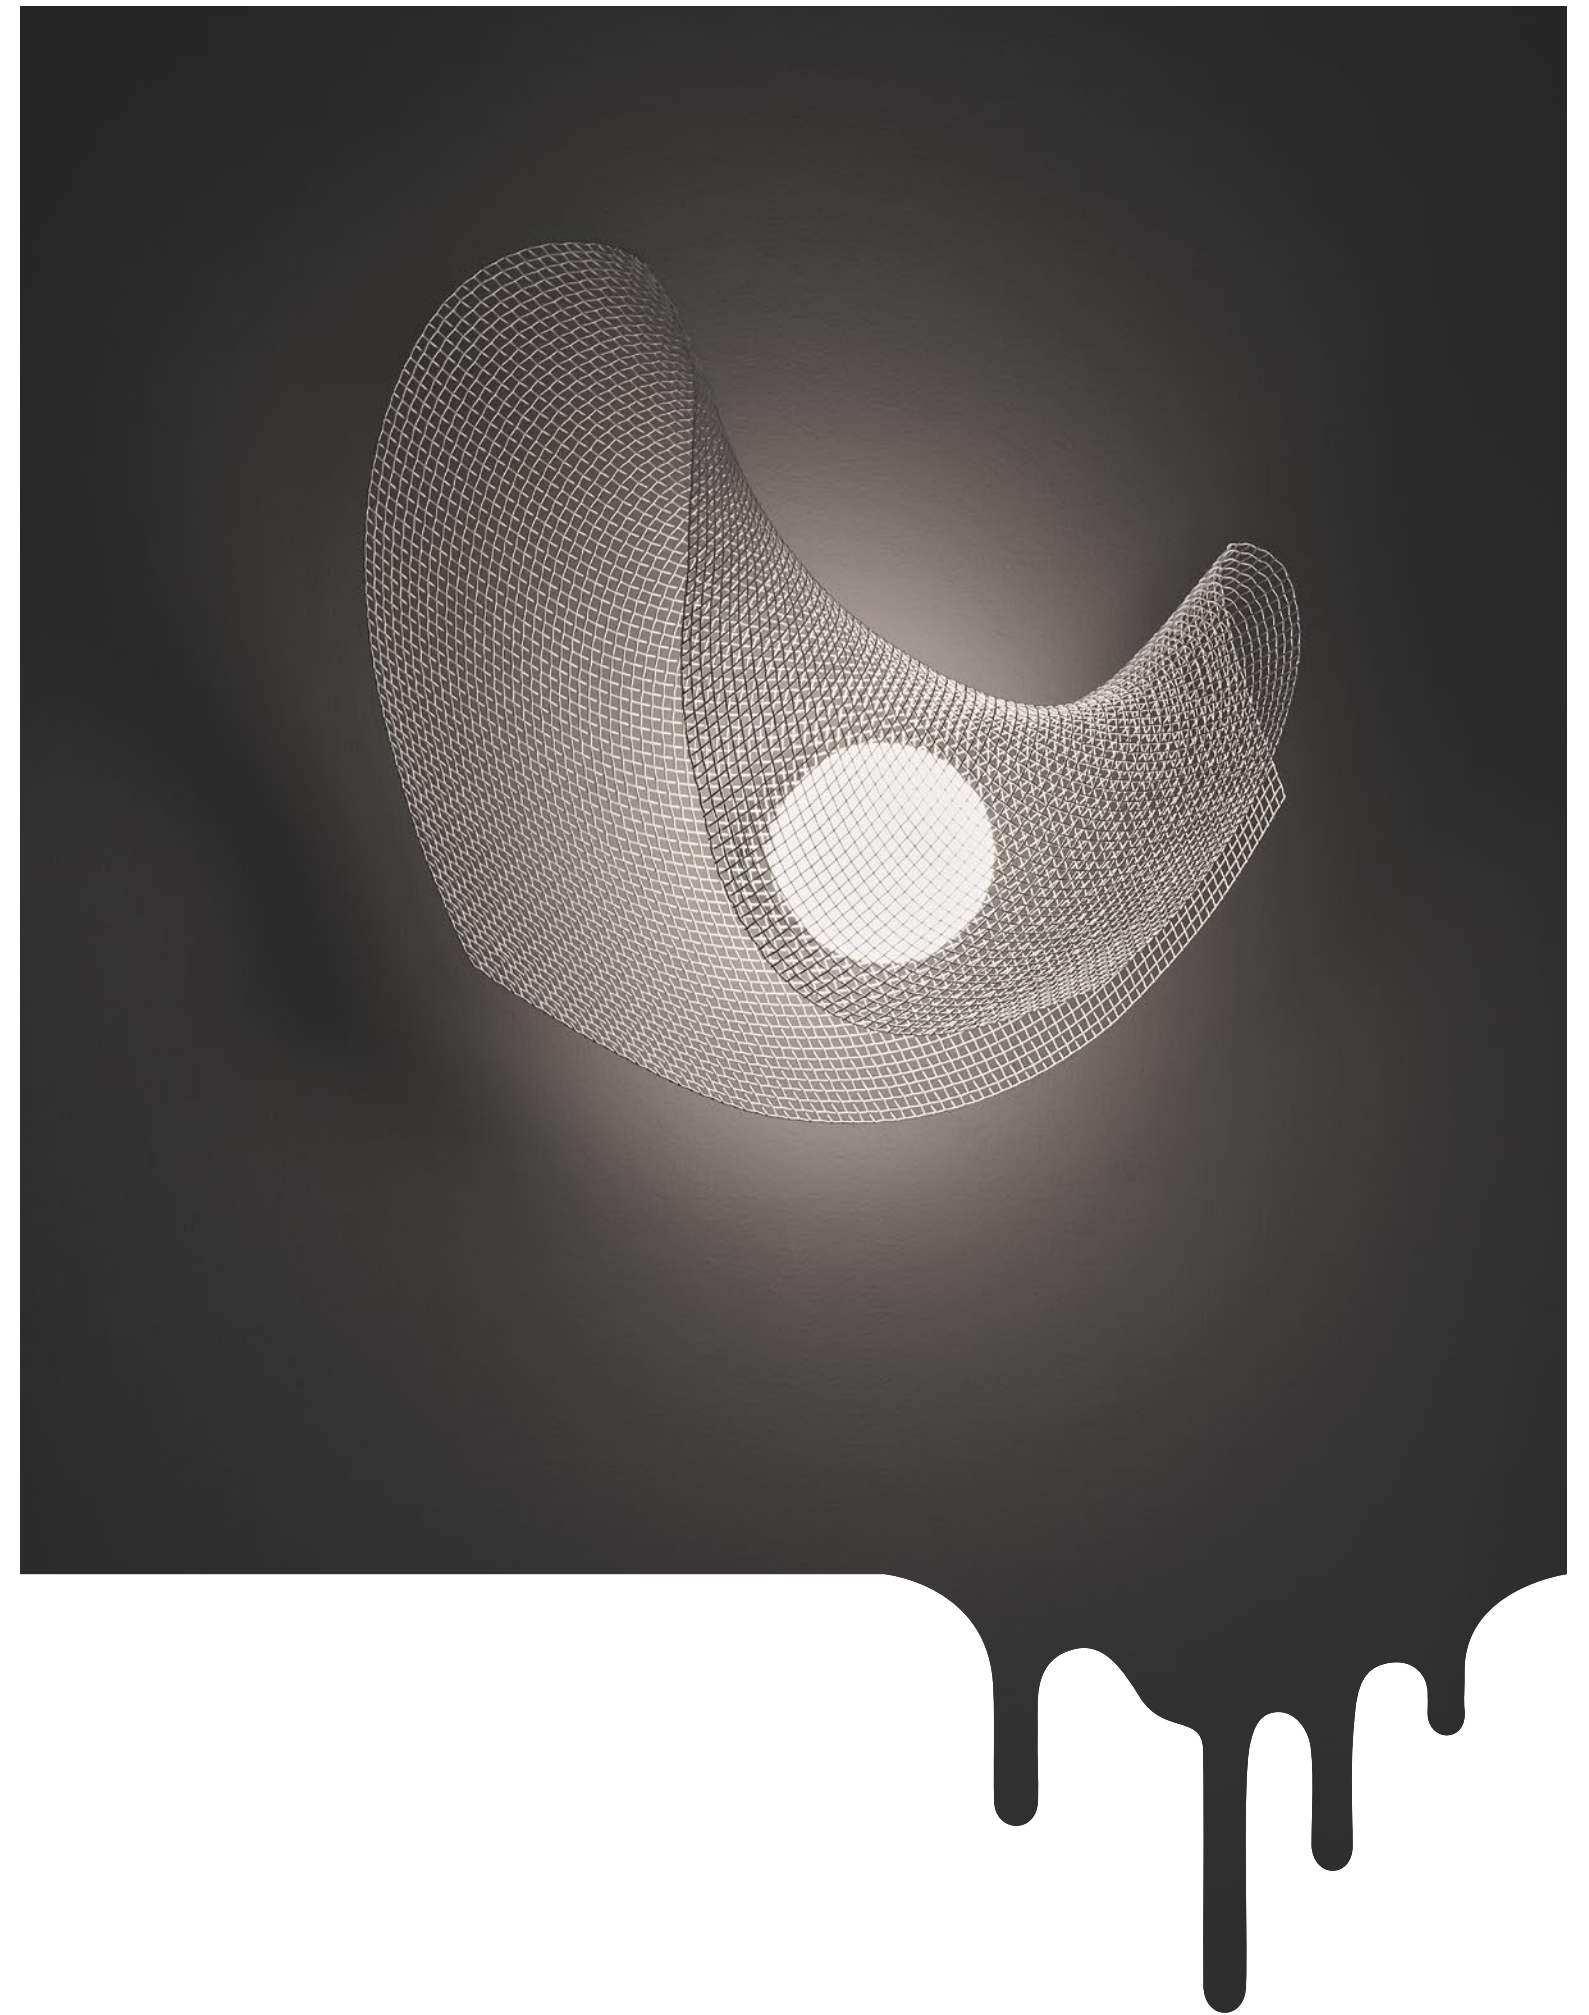

MY06
60x16x43 cm
23.6x6.3x16.9 in

Materia: Malla de acero inoxidable pintada
Painted stainless steel mesh
Designer: Arturo Álvarez