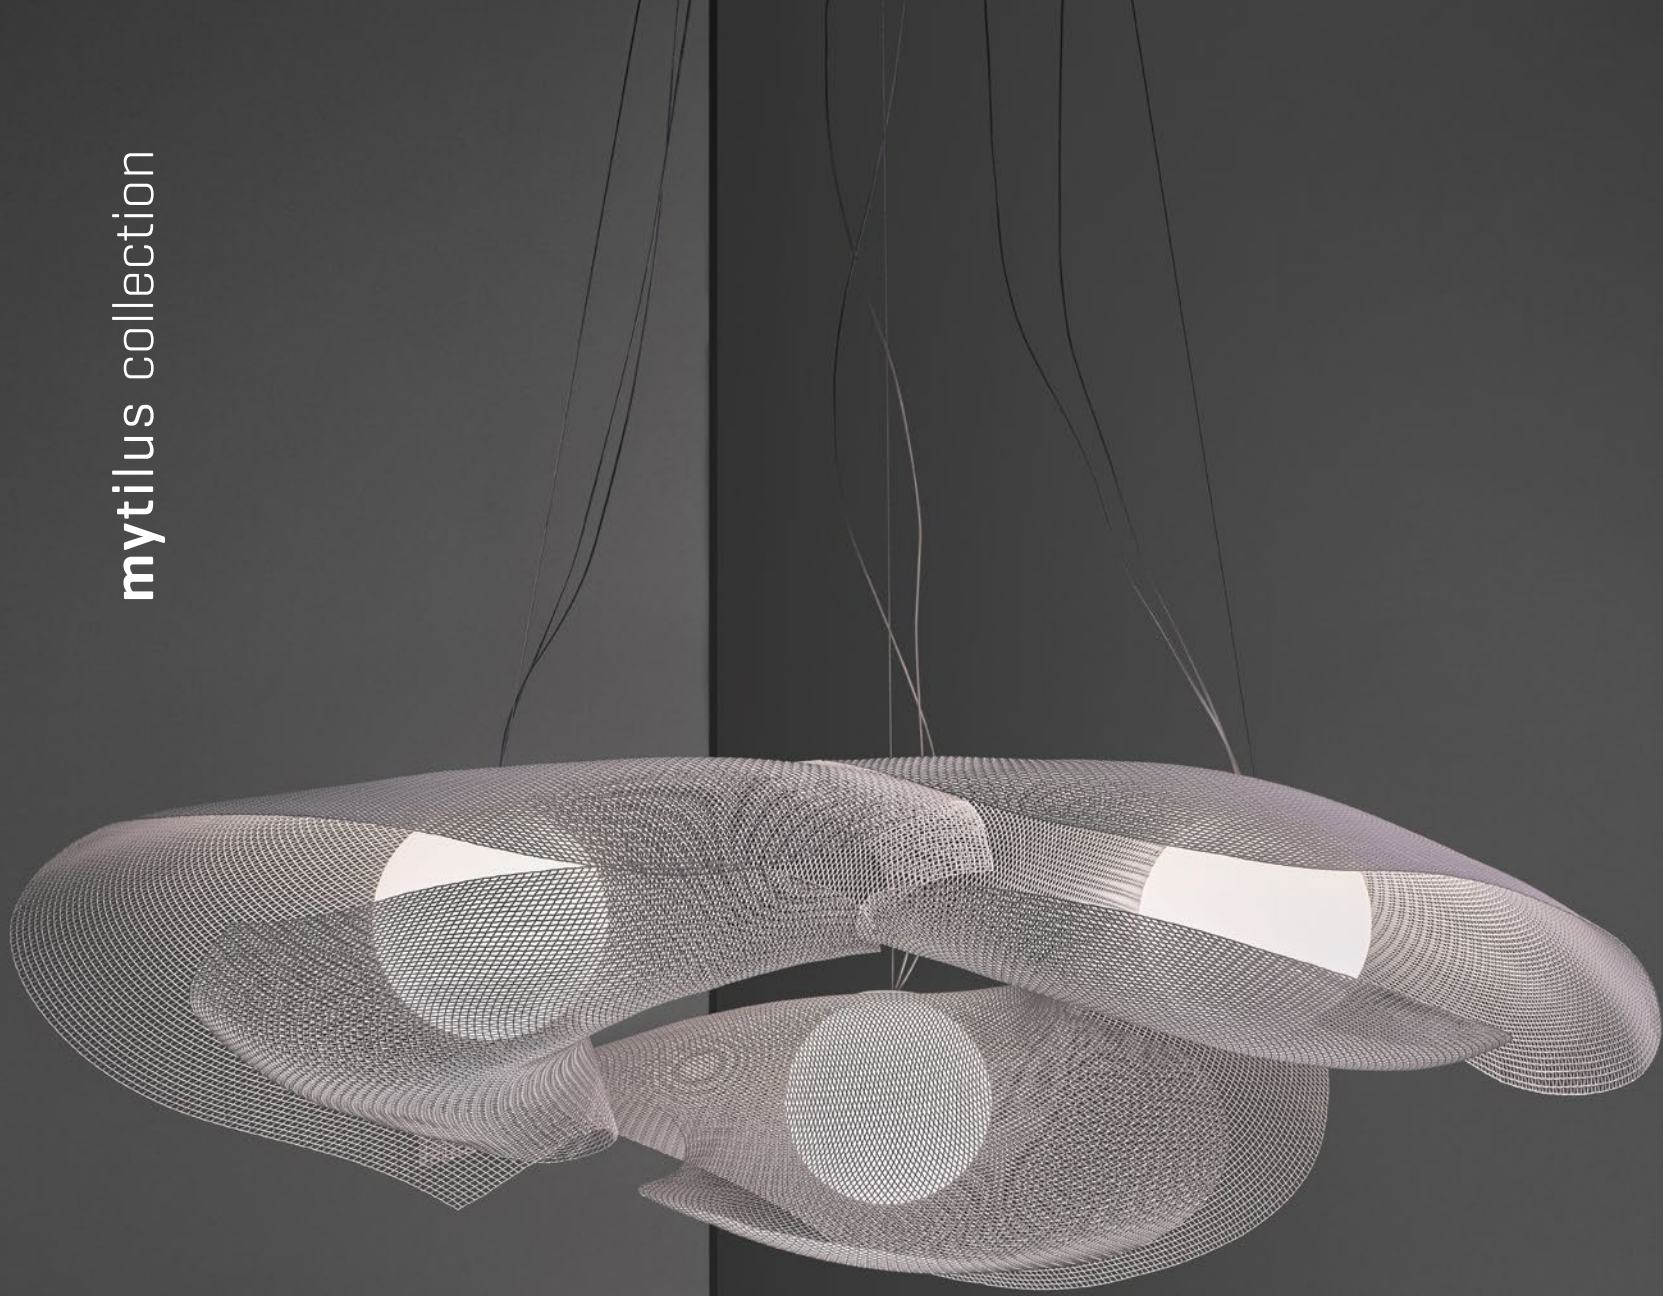

MY04-3
136x140x30 cm
53.5x55.1x11.8 in

Material: Malla de acero inoxidable pintada
Painted stainless steel mesh
Designer: Arturo Álvarez