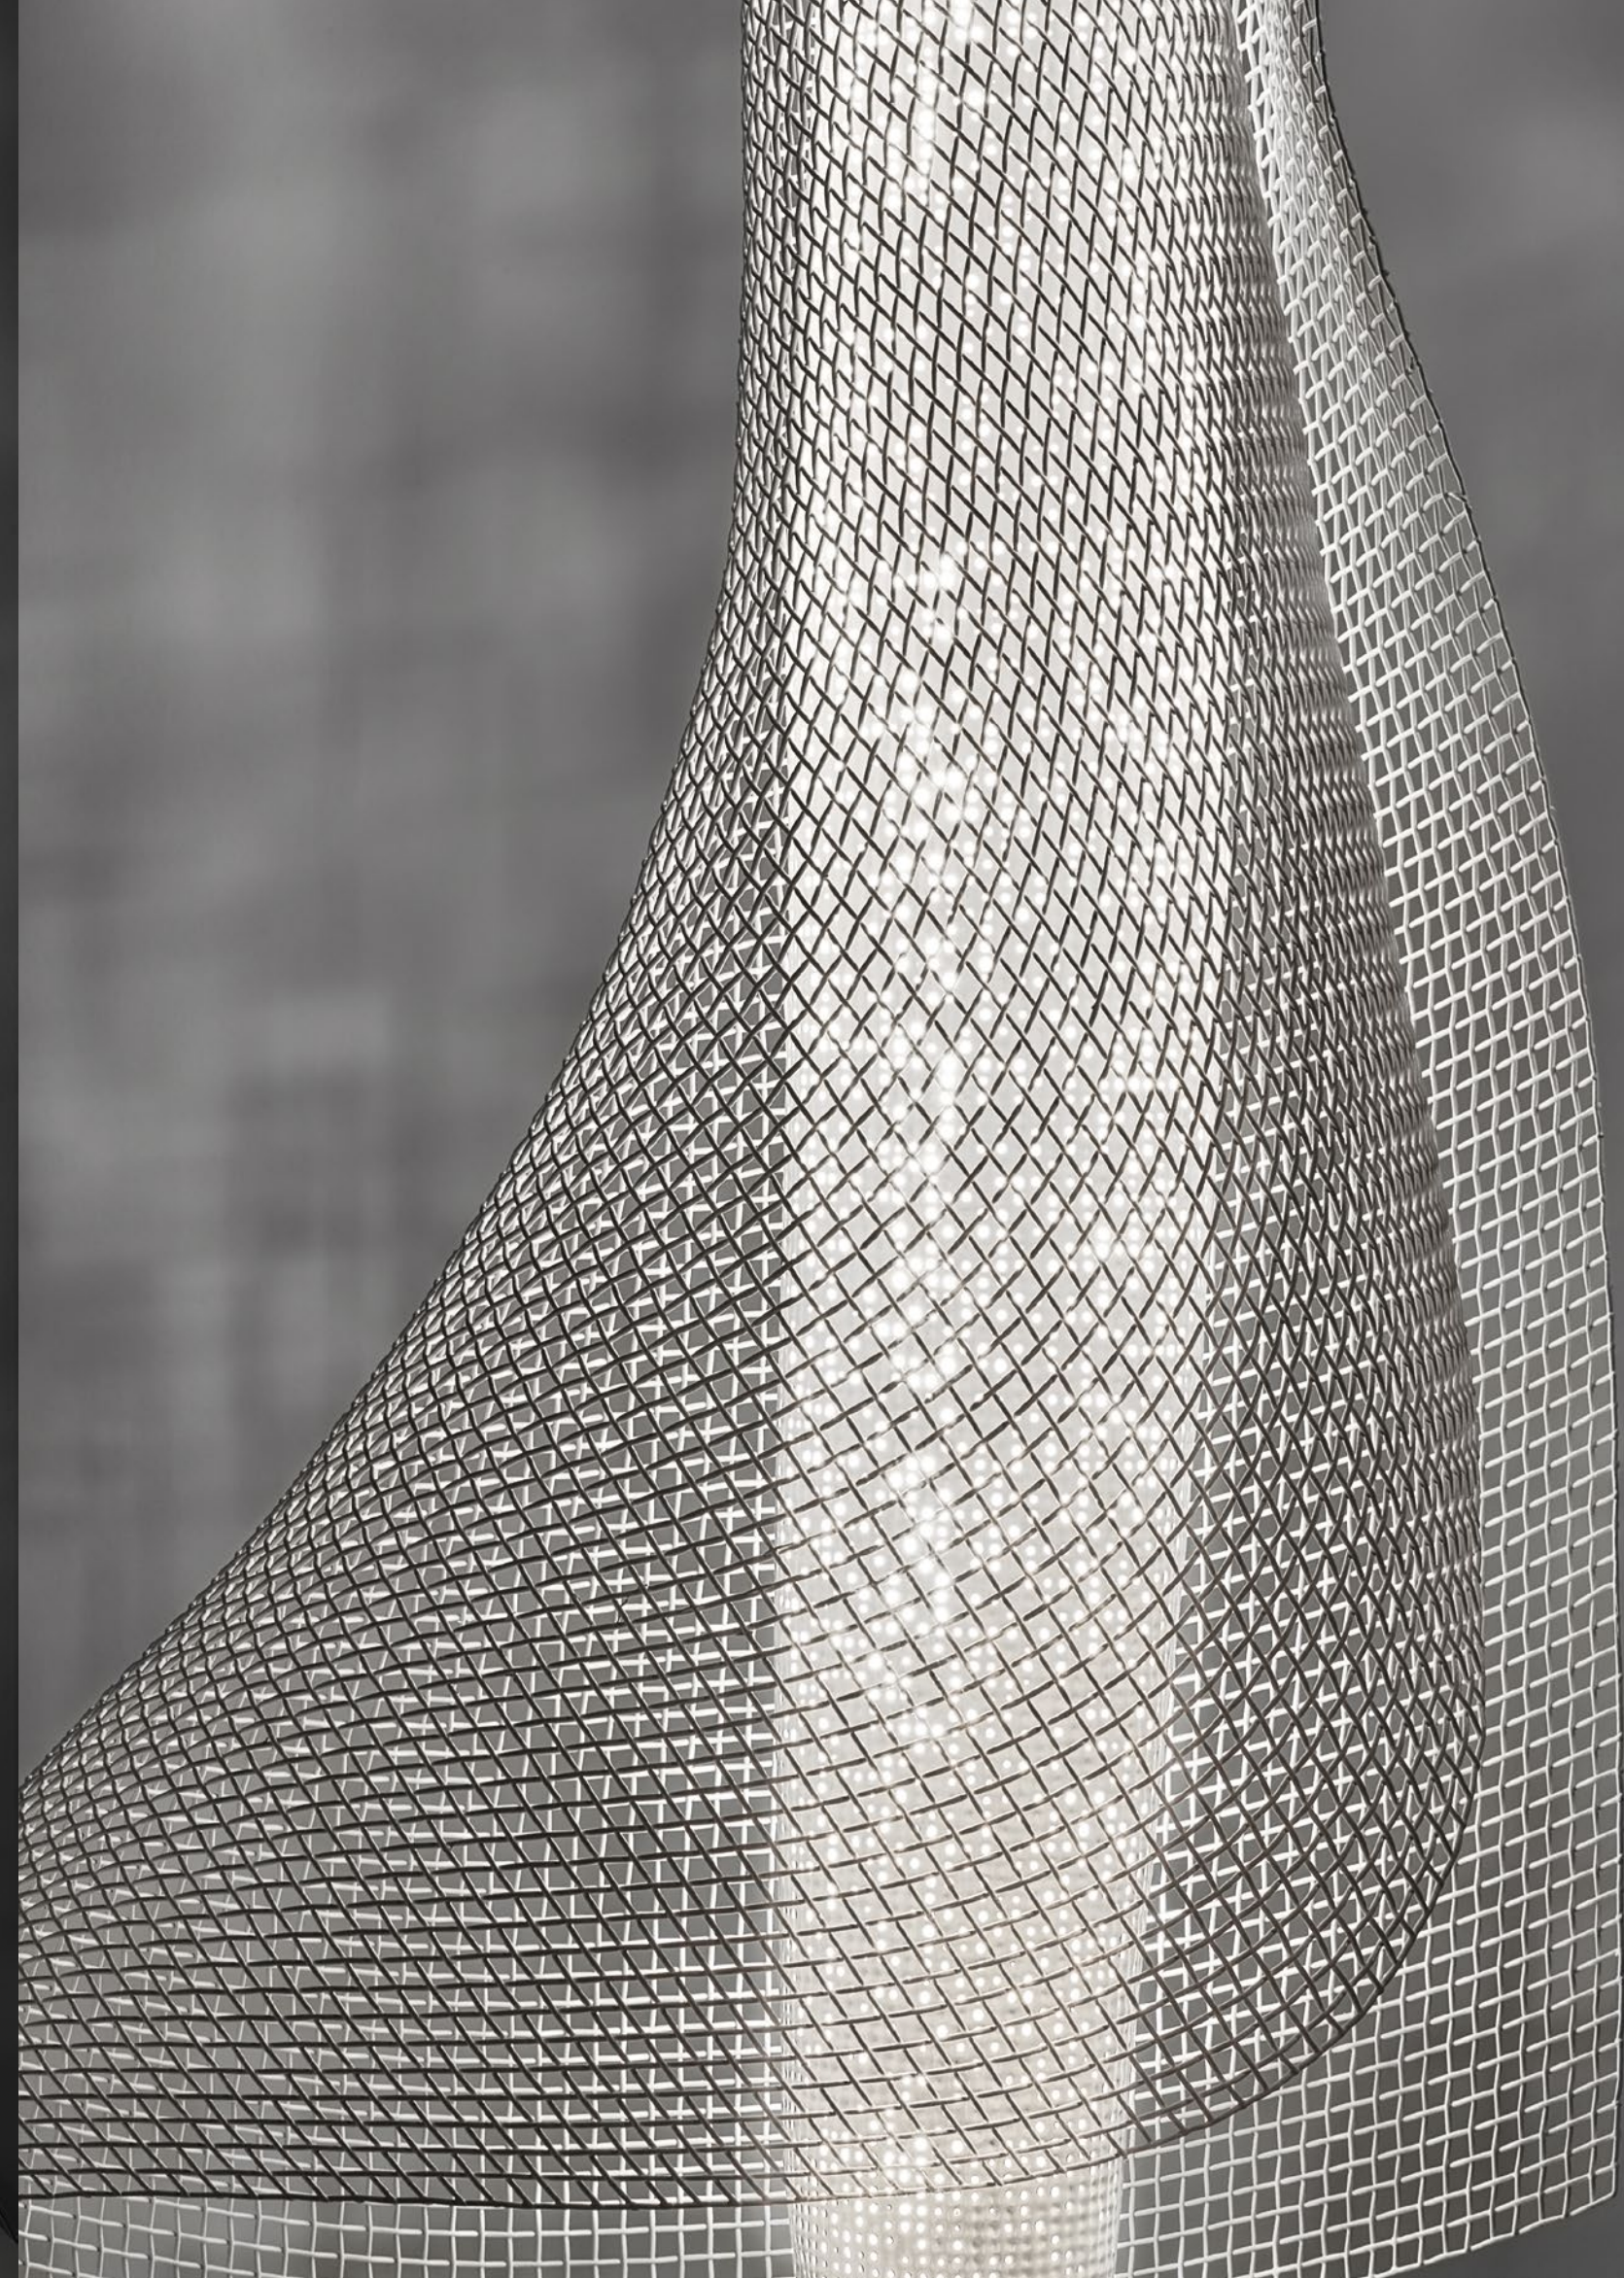

tempo collection

TEVI04
43x39x27 cm
16.9x15.3x10.6 in
Outdoor version available

TEAN04
25x23x50 cm
9.8x9x19.6 in
Outdoor version available

*Material: Malla de acero inoxidable pintada
Painted stainless steel mesh
Designer: Arturo Álvarez*