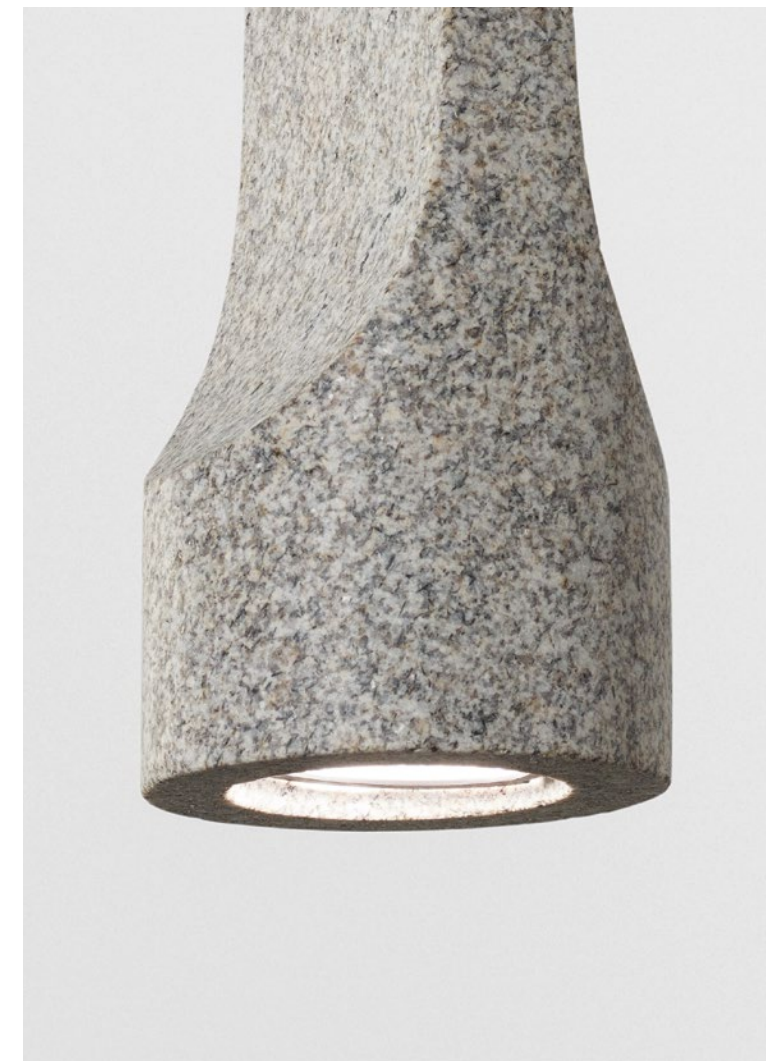

PA304
Ø 8x30 cm
Ø 3.1x11.8 in

Material: Granito
Granite

Designer: Cenlitrosmetrocadrado