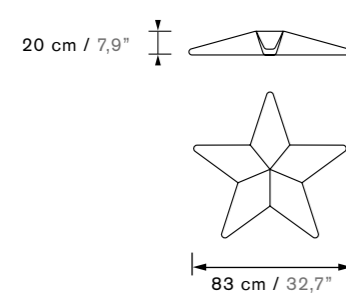

SIT POOL

EN / Sit Pool was specifically designed as an outdoors chaise longue but it actually has much more potential. It has proved to own indoor spaces too, following the versatile style of OGO. its softness is only comparable to its attractive minimalist design.

SP / Sit Pool fue una de esas ideas cuyo potencial se expande más allá de lo que al principio imaginas. Diseñada originalmente como chaise longue para exteriores y espacios abiertos, ha demostrado adaptarse a la perfección a cualquier entorno cerrado. Es una pieza que sigue el ritmo de la versatilidad que marca el estilo de OGO, y su comodidad solo es comparable a su atractivo diseño minimalista.

SIT POOL 1 SEAT

SIT POOL 2 SEATS

TOTE BAG

EN / Anywhere, but in good company. Tailored with the fabric for which we are renowned and with a different and elegant design, OGO presents its tote bags collection, which will be the best companion wherever you go. If the other products combine with the space, our tote does the same with you.

SP / A donde sea si es en buena compañía. Con el material que tanto nos caracteriza y un diseño diferente y elegante, OGO ha sacado una colección de tote bags que serán las mejores compañeras allá donde vayas. Si las demás piezas combinan con el espacio, nuestra tote combina contigo.

STARFISH

EN / A trip to the stars can smell like the sea. This piece is available in different sizes and colours and always becomes the centre of attention due to its evocative design. It can be used either as a seat for two or a seat with a back. Have you tried to throw it into the pool? Starfish is arguably our star product.