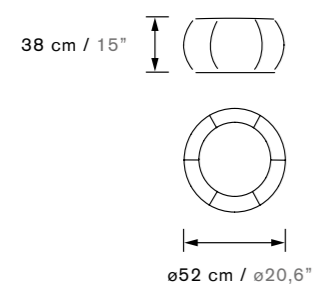

MARIA

EN / Come play with María, have fun, illuminate the room. This piece has been specifically designed to provide a glimpse Of light to any grey and dull space. María will be the perfect companion to enjoy a nice day outside due to its attractive design and its comfort.

SP / Diviértete con María, dale un toque desenfadado a ese rincón, ilumina el espacio. Esta pieza ha sido especialmente concebida como punto de fuga de los espacios grises. Su atractivo diseño en forma de disco, combinado con el comfort, hacen de María la compañera ideal para pasar un día estupendo al aire libre.

PILLOW

EN / The cutest PILLOW for the comfiest nap. A total must in everyone's life, not only because of how soft it is, but because of its beautiful design. Our PILLOW is the ideal complement for other articles such as BALLI, MARIA or LLIT-OUT.

SP / La almohada más original para las siestas más agradables. Un must en la vida de cualquiera, y no solo por su confort, sino por su atractivo diseño. El PILLOW es un complemento ideal para otras piezas como BALLI, MARÍA o el LLIT-OUT.

PILLOW S

PILLOW L

PERLA

EN / This is a light seat which matches with any kind of decor. PERLA's design is versatile and available in different colors making it possible for you to combine and accommodate it to your fie. A serene piece, which, albeit discrete, will give attractive spots of colour around

SP / Es un ligero y sencillo asiento que combinará con todo y pondrá el broche a cualquier decoración. Disponible en varios colores, el versátil diseño de PERLA se presta a distintas combinaciones para que la adaptes a tu vida. Una pieza sobria que, aunque discreta, dará sutiles y atractivos puntos de color a cualquier estancia.

PERLA L

PERLA XL

PERLA COMPACT L

PUF POOL