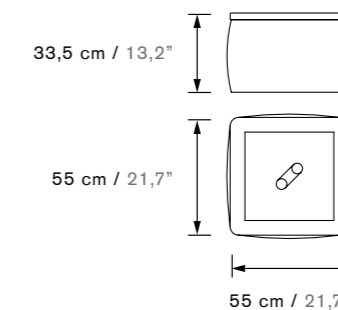

PUF POOL TABLE