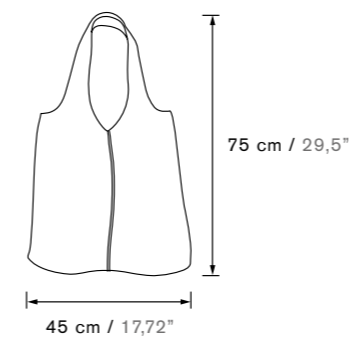

SIT POOL

EN / Sit Pool was specifically designed as an outdoors chaise longue but it actually has much more potential. It has proved to own indoor spaces too, following the versatile style of OGO. its softness is only comparable to its attractive minimalist design.

SP / Sit Pool fue una de esas ideas cuyo potencial se expande más allá de lo que al principio imaginas. Diseñada originalmente como chaise longue para exteriores y espacios abiertos, ha demostrado adaptarse a la perfección a cualquier entorno cerrado. Es una pieza que sigue el ritmo de la versatilidad que marca el estilo de OGO, y su comodidad solo es comparable a su atractivo diseño minimalista.

SIT POOL 1 SEAT

SIT POOL 2 SEATS

TOTE BAG

EN / Anywhere, but in good company. Tailored with the fabric for which we are renowned and with a different and elegant design, OGO presents its tote bags collection, which will be the best companion wherever you go. If the other products combine with the space, our tote does the same with you.

SP / A donde sea si es en buena compañía. Con el material que tanto nos caracteriza y un diseño diferente y elegante, OGO ha sacado una colección de tote bags que serán las mejores compañeras allá donde vayas. Si las demás piezas combinan con el espacio, nuestra tote combina contigo.

STARFISH

EN / A trip to the stars can smell like the sea. This piece is available in different sizes and colours and always becomes the centre of attention due to its evocative design. It can be used either as a seat for two or a seat with a back. Have you tried to throw it into the pool? Starfish is arguably our star product.