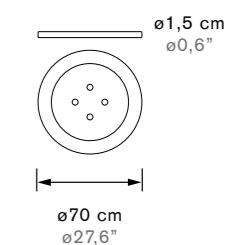

DON OUT L / DON OUT XL

DON OUT SOFA L / DON OUT SOFA XL

DON OUT TABLE

TABLE

FLOWER

EN / Flower is available in four sizes and has been tailored with Agora 3D fabric in various colors, which makes it perfect to be used outdoors or even in the water. The pistil – available for sizes XL and XXL– is removable and can be used as a pillow can be chosen in a different color than the rest of the piece, further expanding the range of combinations in any space.