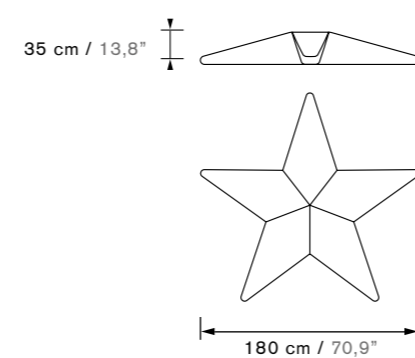

STARFISH S

STARFISH XL

STARFISH XXL

THE PERFECT COMPLEMENT

PRODUCTS

Products Designed and Crafted Artisanally in Spain

The total measurements of the products by OGO which are shown in this document can vary between 5cm +/- depending on the typology of the product and the characteristics of the different fabrics.