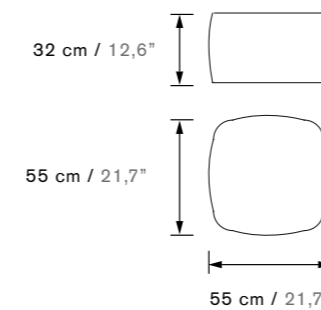

MARIA

EN / Come play with María, have fun, illuminate the room. This piece has been specifically designed to provide a glimpse Of light to any grey and dull space. María will be the perfect companion to enjoy a nice day outside due to its attractive design and its comfort.

SP / Diviértete con María, dale un toque desenfadado a ese rincón, ilumina el espacio. Esta pieza ha sido especialmente concebida como punto de fuga de los espacios grises. Su atractivo diseño en forma de disco, combinado con el comfort, hacen de María la compañera ideal para pasar un día estupendo al aire libre.

PILLOW

EN / The cutest PILLOW for the comfiest nap. A total must in everyone's life, not only because of how soft it is, but because of its beautiful design. Our PILLOW is the ideal complement for other articles such as BALLI, MARIA or LLIT-OUT.

SP / La almohada más original para las siestas más agradables. Un must en la vida de cualquiera, y no solo por su confort, sino por su atractivo diseño. El PILLOW es un complemento ideal para otras piezas como BALLI, MARÍA o el LLIT-OUT.

PILLOW S

PILLOW L

PERLA

EN / This is a light seat which matches with any kind of decor. PERLA's design is versatile and available in different colors making it possible for you to combine and accommodate it to your fie. A serene piece, which, albeit discrete, will give attractive spots of colour around

SP / Es un ligero y sencillo asiento que combinará con todo y pondrá el broche a cualquier decoración. Disponible en varios colores, el versátil diseño de PERLA se presta a distintas combinaciones para que la adaptes a tu vida. Una pieza sobria que, aunque discreta, dará sutiles y atractivos puntos de color a cualquier estancia.

PERLA L

PERLA XL

PERLA COMPACT L

PUF POOL