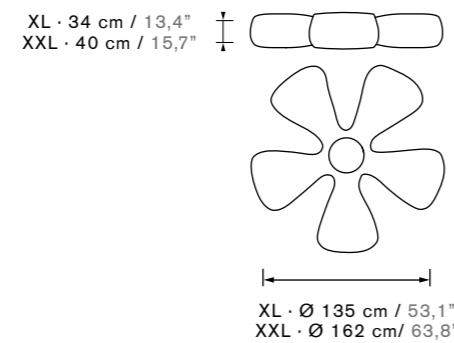

FLOWER XL / XXL