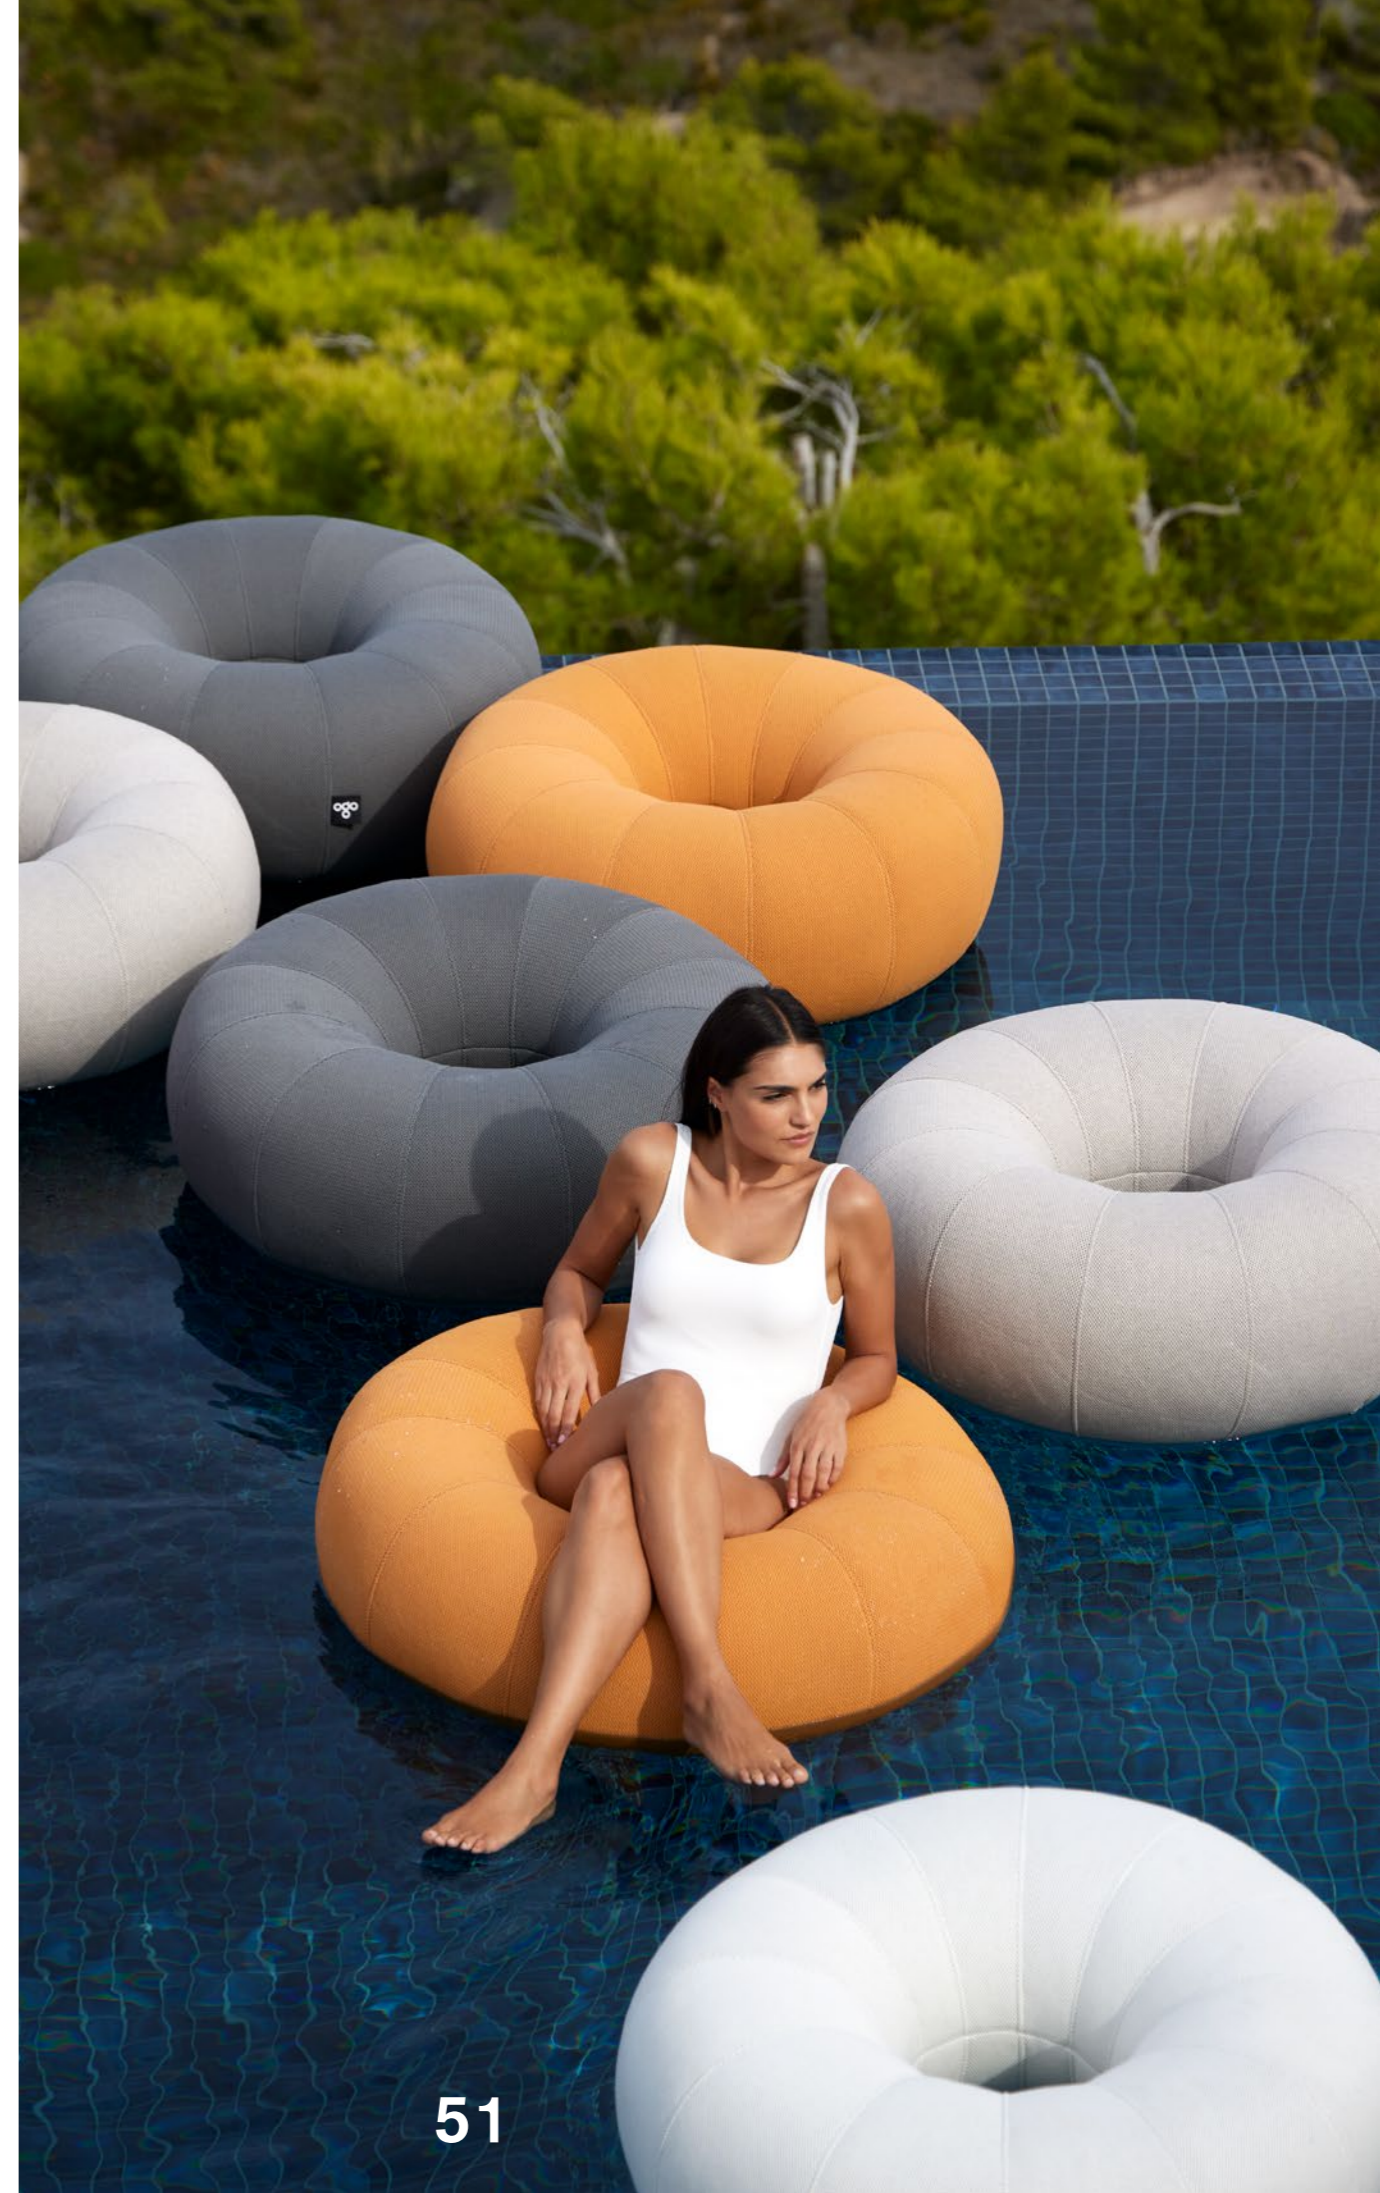

DON OUT BY NACHO TIMÓN

WHAT
COULD BE
BETTER
THAN
FLOATING
WITH YOUR
DON OUT?

50

51

BALI

EN / Bali fits anywhere. The winning combination of its sober and minimalistic design with its pleasant and soft texture, makes this piece a must in any atmosphere, both indoors and outdoors.