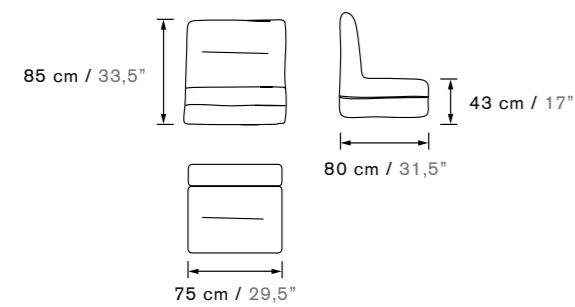

SIT POOL 1 SEAT