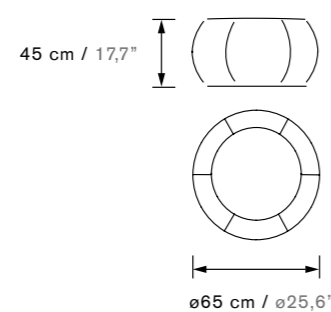

MARIA

EN / Come play with María, have fun, illuminate the room. This piece has been specifically designed to provide a glimpse Of light to any grey and dull space. María will be the perfect companion to enjoy a nice day outside due to its attractive design and its comfort.

SP / Diviértete con María, dale un toque desenfadado a ese rincón, ilumina el espacio. Esta pieza ha sido especialmente concebida como punto de fuga de los espacios grises. Su atractivo diseño en forma de disco, combinado con el comfort, hacen de María la compañera ideal para pasar un día estupendo al aire libre.

PILLOW

EN / The cutest PILLOW for the comfiest nap. A total must in everyone's life, not only because of how soft it is, but because of its beautiful design. Our PILLOW is the ideal complement for other articles such as BALLI, MARIA or LLIT-OUT.

SP / La almohada más original para las siestas más agradables. Un must en la vida de cualquiera, y no solo por su confort, sino por su atractivo diseño. El PILLOW es un complemento ideal para otras piezas como BALLI, MARÍA o el LLIT-OUT.

PILLOW S

PILLOW L

PERLA

EN / This is a light seat which matches with any kind of decor. PERLA's design is versatile and available in different colors making it possible for you to combine and accommodate it to your fie. A serene piece, which, albeit discrete, will give attractive spots of colour around

SP / Es un ligero y sencillo asiento que combinará con todo y pondrá el broche a cualquier decoración. Disponible en varios colores, el versátil diseño de PERLA se presta a distintas combinaciones para que la adaptes a tu vida. Una pieza sobria que, aunque discreta, dará sutiles y atractivos puntos de color a cualquier estancia.

PERLA L

PERLA XL

PERLA COMPACT L

PUF POOL