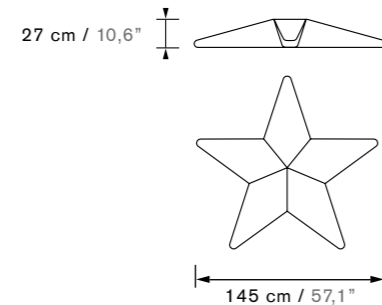

STARFISH S

STARFISH XL

STARFISH XXL

THE PERFECT COMPLEMENT

PRODUCTS

Products Designed and Crafted Artisanally in Spain

The total measurements of the products by OGO which are shown in this document can vary between 5cm +/- depending on the typology of the product and the characteristics of the different fabrics.