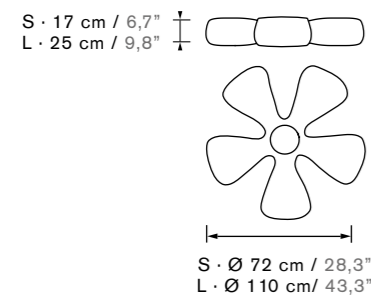

FLOWER

EN / Flower is available in four sizes and has been tailored with Agora 3D fabric in various colors, which makes it perfect to be used outdoors or even in the water. The pistil – available for sizes XL and XXL– is removable and can be used as a pillow can be chosen in a different color than the rest of the piece, further expanding the range of combinations in any space.

SP / Flower está disponible en cuatro tamaños y ha sido confeccionada con tejido Ágora 3D en diversos colores, lo que la hace perfecta para cualquier espacio al aire libre y para su uso en el agua. El pistilo, disponible para las tallas XL y XXL, es extraíble y funciona como almohada, puede elegirse en un color diferente al cuerpo de la flor, ampliando aún más el abanico de posibilidades.

FLOWER S / L

FLOWER XL / XXL

LOLA G

EN / Lola G arrives full-force at any space. It could not be otherwise with such a strong and full of personality name. This piece is unique, minimalist and versatile and is available in different colors. It was specifically designed to add a light touch to meeting and waiting rooms, playing areas ...

SP / Lola G entra pisando fuerte en cualquier espacio. Con un nombre cargado de fuerza y carácter no podía ser menos. Única, minimalista y versátil, esta pieza, disponible en varios colores, ha sido especialmente diseñada para dar un toque desenfadado a salas de reuniones, de juegos, de espera ...

LLIT OUT

EN / With a simple yet original design, this piece blends in everywhere and gives its surroundings a touch of grace. Plus, it is unbelievably versatile, as it can be placed in tons of different ways depending on your needs, and it is collapsible too!