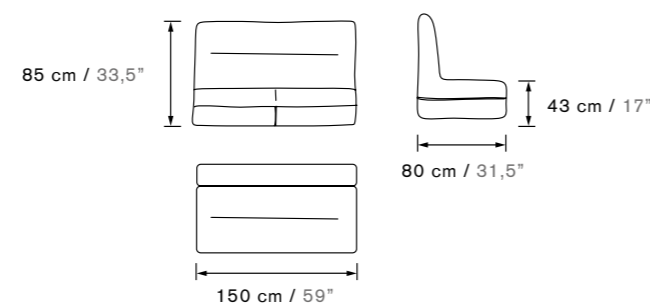

SIT POOL 2 SEATS