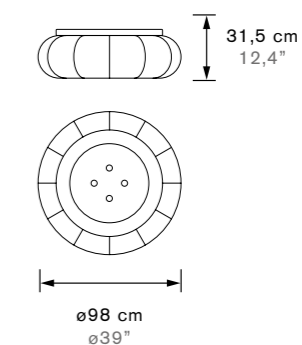

DON OUT L / DON OUT XL

DON OUT SOFA L / DON OUT SOFA XL

DON OUT TABLE

TABLE

FLOWER

EN / Flower is available in four sizes and has been tailored with Agora 3D fabric in various colors, which makes it perfect to be used outdoors or even in the water. The pistil – available for sizes XL and XXL– is removable and can be used as a pillow can be chosen in a different color than the rest of the piece, further expanding the range of combinations in any space.