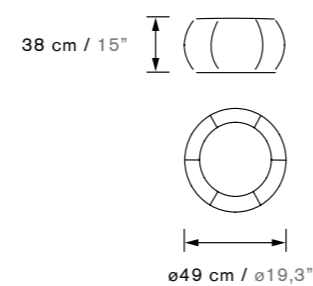

PERLA L

PERLA XL

PERLA COMPACT L

PUF POOL

EN / This piece is perfect for both accompanying an outdoor sofa or giving life to an indoor décor. Thanks to its cubic design and its removable table, Puf Pool can be used in many different ways: as a side table, an extra seat, or even a footrest.