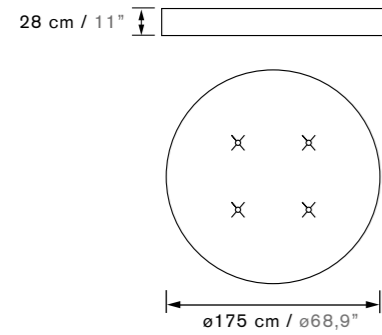

MARIA

EN / Come play with María, have fun, illuminate the room. This piece has been specifically designed to provide a glimpse Of light to any grey and dull space. María will be the perfect companion to enjoy a nice day outside due to its attractive design and its comfort.

SP / Diviértete con María, dale un toque desenfadado a ese rincón, ilumina el espacio. Esta pieza ha sido especialmente concebida como punto de fuga de los espacios grises. Su atractivo diseño en forma de disco, combinado con el comfort, hacen de María la compañera ideal para pasar un día estupendo al aire libre.

PILLOW

EN / The cutest PILLOW for the comfiest nap. A total must in everyone's life, not only because of how soft it is, but because of its beautiful design. Our PILLOW is the ideal complement for other articles such as BALLI, MARIA or LLIT-OUT.

SP / La almohada más original para las siestas más agradables. Un must en la vida de cualquiera, y no solo por su confort, sino por su atractivo diseño. El PILLOW es un complemento ideal para otras piezas como BALLI, MARÍA o el LLIT-OUT.

PILLOW S

PILLOW L

PERLA

EN / This is a light seat which matches with any kind of decor. PERLA's design is versatile and available in different colors making it possible for you to combine and accommodate it to your fie. A serene piece, which, albeit discrete, will give attractive spots of colour around

SP / Es un ligero y sencillo asiento que combinará con todo y pondrá el broche a cualquier decoración. Disponible en varios colores, el versátil diseño de PERLA se presta a distintas combinaciones para que la adaptes a tu vida. Una pieza sobria que, aunque discreta, dará sutiles y atractivos puntos de color a cualquier estancia.

PERLA L

PERLA XL

PERLA COMPACT L

PUF POOL