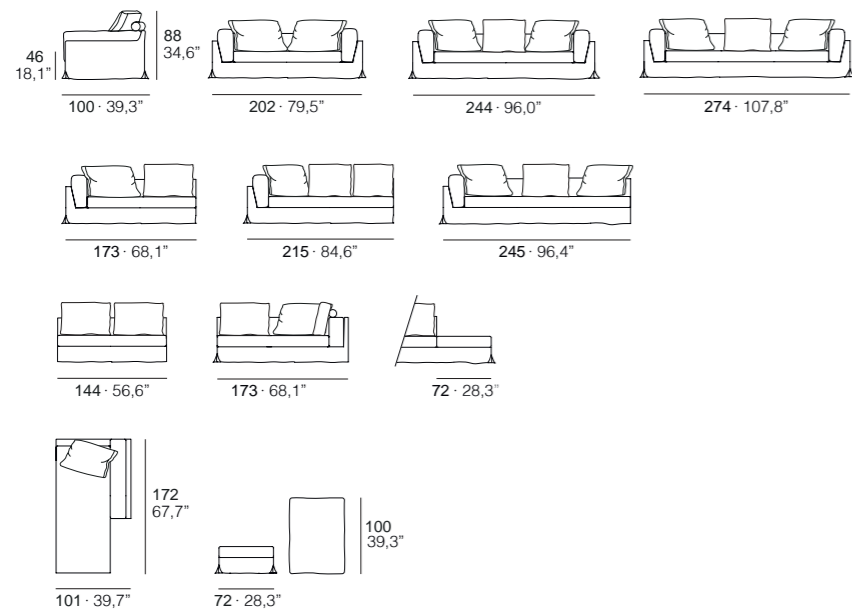

25 años de garantía en las estructuras metálicas.

EN • Anti-corrosion painted metal structure, covered in polyether. Completely detachable (without tools). Independent suspension for each seat. Easily removable steel frame, with horizontal or inclined position using Nea elastic straps. Anti-allergic fiber seat cushion in top and front, 35kg/m3 polyester insert with wrinkle controller. Backrest 25kg and 23kg polyether receiving cushion, 60cm high backrest cushion, 100% anti-allergic fiber with 12cm cylindrical cushion. 100% fiber arm cushions with 35kg/m3 polyether insert. Fully removable upholstery for easy uncovering and washing in washing machine on the fabrics that allow it.

25 years warranty on metal structures.

170 GRASSOLER

Diferentes opciones de respaldos y asientos.
Different backrest and seat options.

Esencial

By Grassoler Studio

Nicolay Silla - Taburete

ES • Estructura de madera maciza recubierta de poliéster. Asiento en 35 kg /m3 poliéster (sin cfc. respaldo en 25 kg /m3 poliéster (sin cfc). Pies en madera de haya barnizada en natural o Roble 470. Totalmente desenfundable.

Banquetas

ES • **Nicolay Banqueta Cuadrada 83x83** Estructura de maderamaciza recubierta de poliéster. Asiento 100% microfibra con inserto de poliéster 30Kg/m3. Pies en madera de haya barnizada en natural. Totalmente desenfundable.

ES • **Nicolay Banqueta Rectangular 50x100** Estructura de madera maciza recubierta de poliéster. Asiento en 35 kg /m3 poliéster (sin cfc.), Totalmente desenfundable. Pies en madera de haya barnizada en natural. Totalmente desenfundable.

ES • **Nicolay Banqueta Redonda** Estructura de madera maciza recubierta de poliéster. Asiento en 35 kg /m3 poliéster (sin cfc.), Totalmente desenfundable.

Essential

By Grassoler Studio

Nicolay Chair - Stool

EN • Solid wood frame, covered by polyether. Seat in 35 kg /m3 polyether (cfc free). Back in 25 kg /m3 polyether (cfc free). Beechwood feet varnished in natural and oak 470. Completely removable cover.

Footstools

EN • **Nicolay Square footstool 83x83** Solid wood frame, covered by polyether. Seat in 100% microfiber with 30 kg /m3 polyether. Beechwood feet varnished in natural. Completely removable cover.

EN • **Nicolay Rectangular Footstool 50x100** Solid wood frame, covered by polyether. Seat in 35 kg /m3 polyether (cfc free). Beechwood feet varnished in natural. Completely removable cover.

EN • **Nicolay Round Footstool** Solid wood frame, covered by polyether. Seat in 35 kg /m3 polyether (cfc free). Beechwood feet varnished in natural. Completely removable cover.