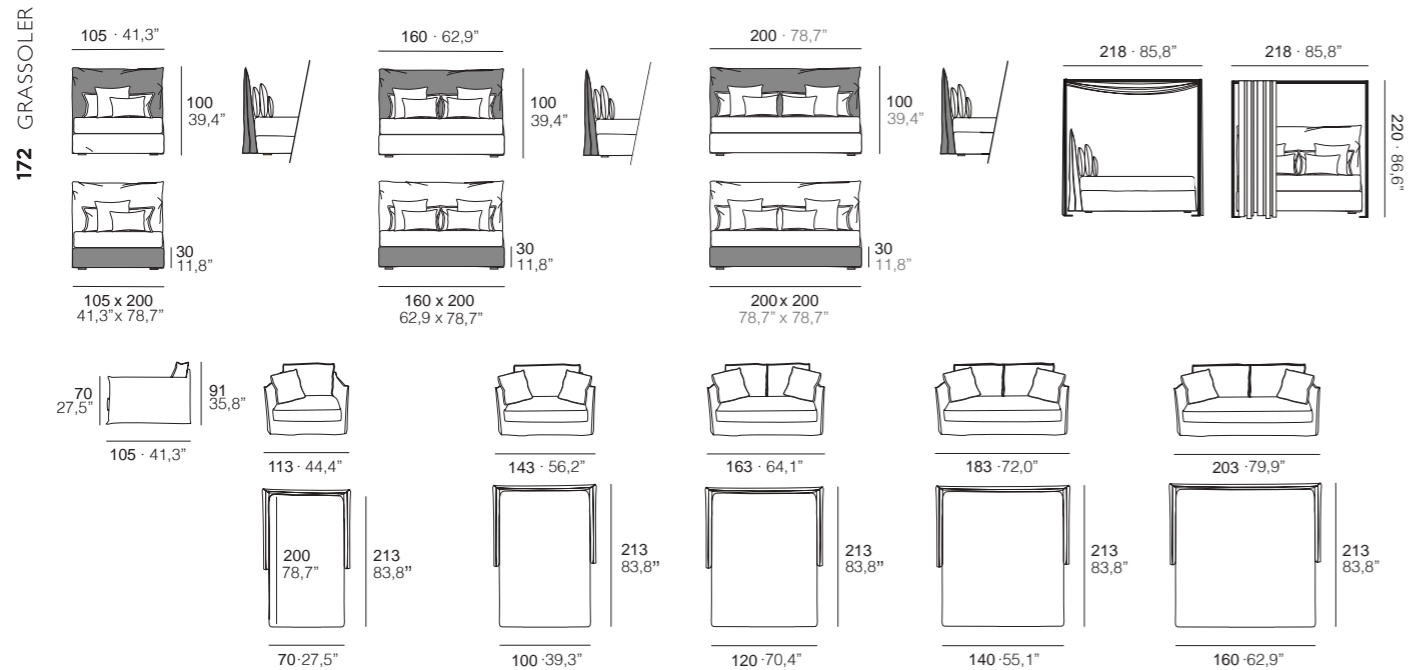

Dosel

ES • Acero laminado en frío pintado al epoxy anticorrosivo.

Nicolay Sofá - Cama

ES • Estructura de madera maciza recubierta de poliéter. Mecanismo metálico, antioxidante y acabado con resina epoxy. Somier metálico de malla electro soldada unido con muelles al mecanismo y cinchas elásticas en el asiento. Los brazos, el frente y el contra son desmontables. Asiento de poliéter de 30Kg/m3 recubierto con fibra hueca siliconada. Respaldo de fibra hueca siliconada. Brazos y cojines desfundables.

Calm

By Grassoler Studio

Nicolay Headboard - Bed base

EN • 40 kg/m3. Polyether (cfc free) covered by acrylic padding. Completely removable cover.

Nicolay Box spring bed

ES • Double metal structure bed frame with anticorrosive finish. Reinforcement system with 8 horizontal metal stringers. Natural wood legs. 3D fabric in central area to breath and prevention against germs.

Bed canopy

EN • Cold rolled iron, epoxy painted, anticorrosive.

Nicolay Sleeper - Sofa

EN • Solid wood frame, covered by polyether. Antioxidant metal mechanism, with epoxy resin finishing. Mattress base with electric weld metal mesh, attached to the mechanism with springs, and elastic straps under the seat. Removable arms, backrest and front board. Seat in 30 Kg/m3 polyether, covered in 100% microfiber. Back in 100% microfiber. Arms and cushions with removable cover.

Notas Notes

Este producto está certificado por el FSC®

La certificación FSC® garantiza que estos productos están impresos en materiales provenientes de bosques donde se respetan estrictos estándares medioambientales, sociales y económicos.