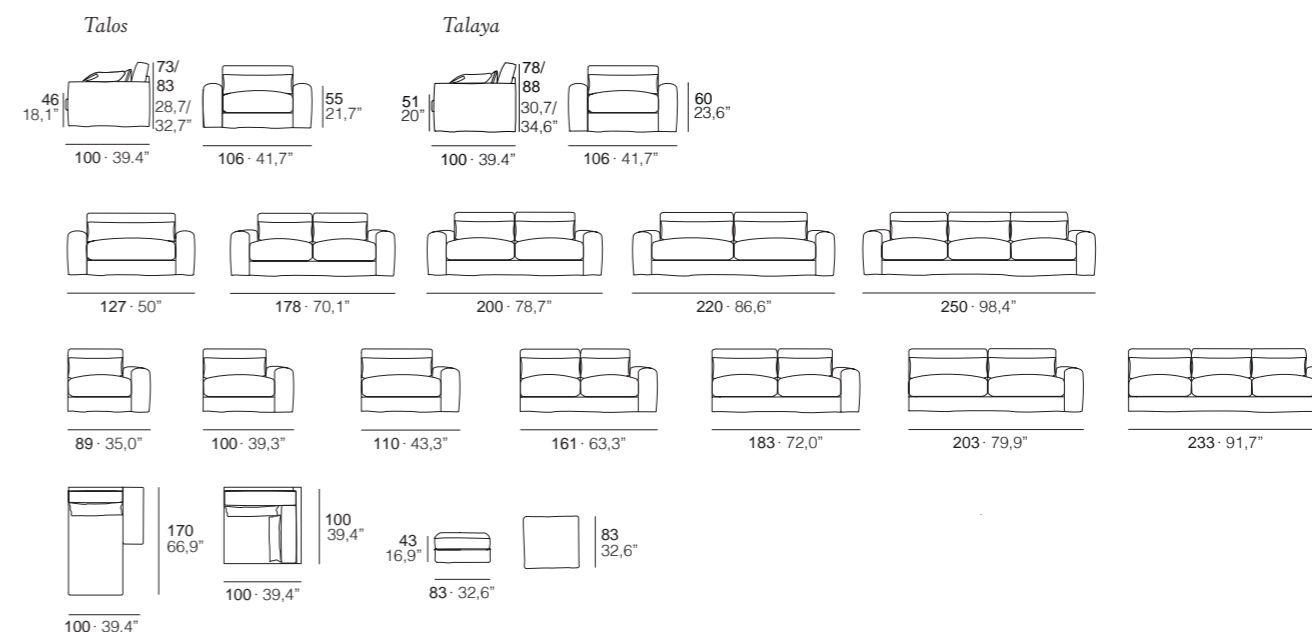

25 year guarantee for the metallic structures.

We recommend upholstering Talos - Talaya in natural fabrics such as linen or cotton. Other types of fabrics are not suitable.

169 GRASSOLER

Talos

Talaya

El sofá Talaya es 5 cm más alto que el sofá Talos.
Talaya sofa is 5 cm higher than Talos sofa.